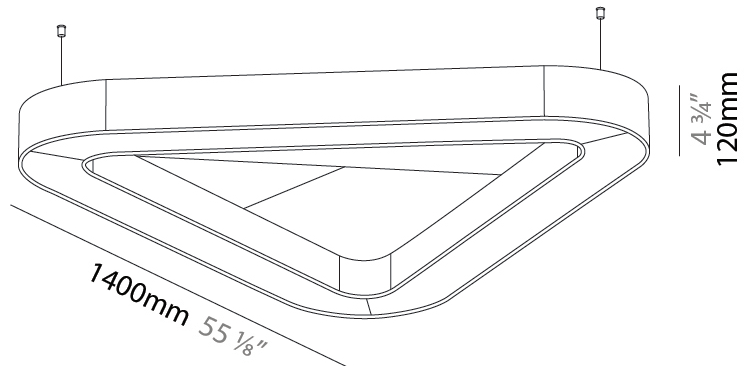

GENERAL

Series: Victory Acoustic
Brand: Prolicht
Division: Architectural
Mounting Type: Suspension
Mounting Location: Ceiling
Subcategory: Acoustic

PHYSICAL

Shape: Round
Length (mm): 1400
Length (in): 55 ¹/₈
Width (mm): 1271
Width (in): 50 ¹/₁₆
Height (mm): 120
Height (in): 4 ³/₄
Light Distribution: Direct
Diffuser: [PMMA - Opal / Micro-Prism](#)
Fixture Finish: [SSR / BKV / CWI / CRY / HAB / UFT / ITA / RUA / FTG / MYG / LOD / PUS / FRO / FUP / KIA / POP / BLS / SPG / MEY / GOH / GUM / CHC / COM / ABZ / JAG / OBR / MOS / ROR](#)
Accent Finish: [ANC / ASH / BNA / BTC / BZE / CEL / EGG / EVG / FOG / FOS / FST / FUA / IRI / IRO / KHA / LIC / LIM / MER / MSN / MUS / ONX / PEA / PLU / POL / PPY / RAY / ROY / RST / STE / SWD / TAN / TAU](#)
Fixture Material: Aluminum
Cable Details: [2 000mm / 78 3/4" or 6 000mm / 236 1/4" Transparent Cable](#)

ELECTRICAL

Lamp Type: LED (Zhaga Standard)
Input Wattage (W): 88.1
Total Output Wattage (W): 80
Dimming: [Non-Dimmable](#)
Driver Included: Yes
Driver Location: Integrated
Driver Type: Constant Current - Universal
Driver Class: Class 2
Input Voltage (V): 120 - 277

LED

[Color Temperature (°K): 2700 / 3000 / 3500 / 4000](#)
Max. Delivered Lumen (lm): Max. 8866
Nominal Lumen (lm): Max. 12090
CRI: >90 CRI
Lamp Life (hrs): 50000

OPTICAL

RATINGS AND CERTIFICATIONS

Certified By: CSA Certified to UL and CSA Standards
IP rating: IP20