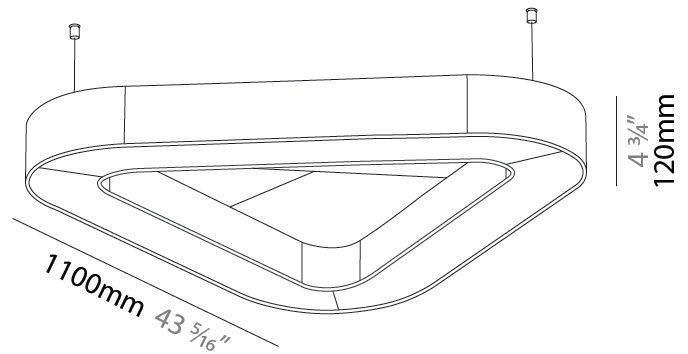

GENERAL

Series: Victory Acoustic
Brand: Prolicht
Division: Architectural
Mounting Type: Suspension
Mounting Location: Ceiling
Subcategory: Acoustic

PHYSICAL

Shape: Round
Length (mm): 1100
Length (in): 43 ⁵/₁₆
Width (mm): 1012
Width (in): 39 ¹³/₁₆
Height (mm): 120
Height (in): 4 ³/₄
Light Distribution: Direct
Diffuser: PMMA - Opal / Micro-Prism
Fixture Finish: SSR / BKV / CWI / CRY / HAB / UFT / ITA / RUA / FTG / MYG / LOD / PUS / FRO / FUP / KIA / POP / BLS / SPG / MEY / GOH / GUM / CHC / COM / ABZ / JAG / OBR / MOS / ROR
Accent Finish: ANC / ASH / BNA / BTC / BZE / CEL / EGG / EVG / FOG / FOS / FST / FUA / IRI / IRO / KHA / LIC / LIM / MER / MSN / MUS / ONX / PEA / PLU / POL / PPY / RAY / ROY / RST / STE / SWD / TAN / TAU
Fixture Material: Aluminum
Cable Details: 2 000mm / 78 3/4" or 6 000mm / 236 1/4" Transparent Cable

ELECTRICAL

Lamp Type: LED (Zhaga Standard)
Input Wattage (W): 44.1
Total Output Wattage (W): 40
Dimming: Non-Dimmable
Driver Included: Yes
Driver Location: Integrated
Driver Type: Constant Current - Universal
Driver Class: Class 2
Input Voltage (V): 120 - 277

LED

Color Temperature (°K): 2700 / 3000 / 3500 / 4000
Max. Delivered Lumen (lm): 3734 / 3865 / 4538 / 3929
Nominal Lumen (lm): 5745 / 5946 / 6982 / 6045
CRI: >90 CRI
Lamp Life (hrs): 50000

OPTICAL

RATINGS AND CERTIFICATIONS

Certified By: CSA Certified to UL and CSA Standards
IP rating: IP20